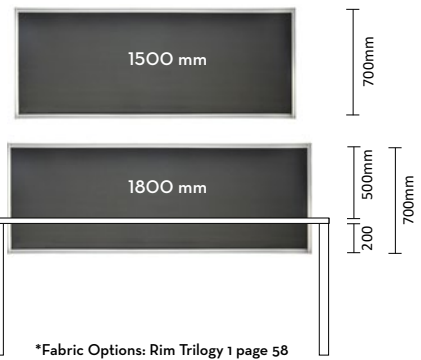

Workstation with scalloped tops included

Table Top Finish Options:
White / Colour choice

TEK 30 Screen System

Power / Data Ducting:
30mm Tek is a non-ducted system, if cabling is required external cabling can be supplied by means of cable baskets fitted under desks with soft-wire leads & outlets.

500H Screen

- System Type: Solid Panel
- House Fabric Colour: Charcoal
- Screen Framework: White or Powder-coated Black
- Screen Brackets Included

CODE	DIMENSION
ISE30P1505	1500W x 30D x 500H
ISE30P1805	1800W x 30D x 500H
FABRIC OPTION	Rim Trilogy 1 add +

700H Screen

- System Type: Solid Panel
- House Fabric Colour: Charcoal
- Screen Framework: White or Powder-coated Black
- Screen Brackets Included

CODE	DIMENSION
ISE30P1507	1500W x 30D x 700H
ISE30P1807	1800W x 30D x 700H
FABRIC OPTION	Rim Trilogy 1 add +

Forum Desk (Top without Scalloped)

Top view

Base Finish: White / Black

CODE	OVERALL SIZE
FORDES1507	1500L x 750D x 725H
FORDES1807	1800L x 750D x 725H

Forum Desk & Return (Top without Scalloped)

Top view

Base Finish: White / Black
Modesty: White / Powder-coated Black
Cable Hole to your preferred placement (included)