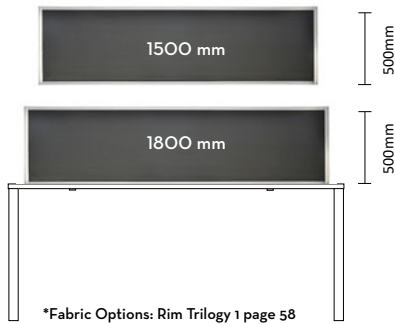

Workstation with scalloped tops included

Table Top Finish Options:
White / Colour choice

TEK 30 Screen System

Power / Data Ducting:
30mm Tek is a non-ducted system, if cabling is required external cabling can be supplied by means of cable baskets fitted under desks with soft-wire leads & outlets.

500H Screen

- System Type: Solid Panel
- House Fabric Colour: Charcoal
- Screen Framework: White or Powder-coated Black
- Screen Brackets Included

CODE	DIMENSION
ISE30P1505	1500W x 30D x 500H
ISE30P1805	1800W x 30D x 500H
FABRIC OPTION	Rim Trilogy 1 add +