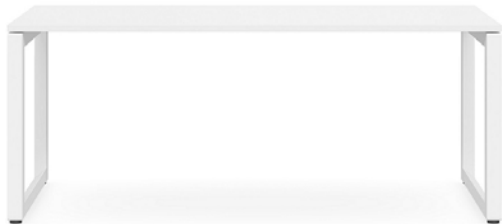

Workstation with scalloped tops included

Table Top Finish Options:
White / Colour choice

TEK 30 Screen System

Power / Data Ducting:
30mm Tek is a non-ducted system, if cabling is required external cabling can be supplied by means of cable baskets fitted under desks with soft-wire leads & outlets.

500H Screen

- System Type: Solid Panel
- House Fabric Colour: Charcoal
- Screen Framework: White or Powder-coated Black
- Screen Brackets Included

CODE	DIMENSION
ISE30P1505	1500W x 30D x 500H
ISE30P1805	1800W x 30D x 500H
FABRIC OPTION	Rim Trilogy 1 add +

700H Screen

- System Type: Solid Panel
- House Fabric Colour: Charcoal
- Screen Framework: White or Powder-coated Black
- Screen Brackets Included

CODE	DIMENSION
ISE30P1507	1500W x 30D x 700H
ISE30P1807	1800W x 30D x 700H
FABRIC OPTION	Rim Trilogy 1 add +

Forum Desk (Top without Scalloped)

Top view

Base Finish: White / Black

CODE	OVERALL SIZE
FORDES1507	1500L x 750D x 725H
FORDES1807	1800L x 750D x 725H

Forum Desk & Return (Top without Scalloped)

Top view

Base Finish: White / Black
Modesty: White / Powder-coated Black
Cable Hole to your preferred placement (included)