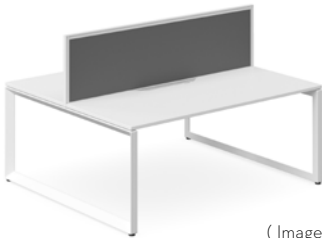

Top view

(Image shown 700H TEK Screens)

Base Finish: White / Black

Prices include 2 TEK 700H Screens

CODE	TOP SIZE	OVERALL SIZE	POD
FORDES3007	1500L	3000L x 750D x 725H	2
FORDES3607	1800L	3600L x 750D x 725H	2

Bench Double Sided x 2 pod

Top view

(Image shown 500H TEK Screen)

Base Finish: White / Black

Prices include 1 TEK 500H Screen

CODE	TOP SIZE	OVERALL SIZE	POD
FOR2SYS15	1500L	1500L x 1500D x 725H	2
FOR2SYS18	1800L	1800L x 1500D x 725H	2