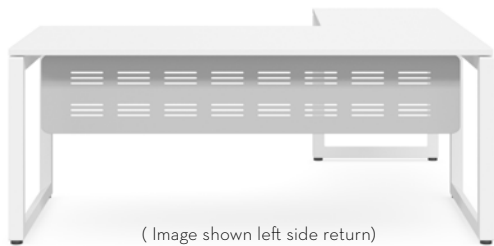

Workstation with scalloped tops included

Table Top Finish Options:
White / Colour choice

TEK 30 Screen System

Power / Data Ducting:
30mm Tek is a non-ducted system, if cabling is required external cabling can be supplied by means of cable baskets fitted under desks with soft-wire leads & outlets.

Forum Desk (Top without Scalloped)

Top view

Base Finish: White / Black

CODE	OVERALL SIZE
FORDES1507	1500L x 750D x 725H
FORDES1807	1800L x 750D x 725H

Forum Desk & Return (Top without Scalloped)

Top view

Base Finish: White / Black
Modesty: White / Powder-coated Black
Cable Hole to your preferred placement (included)

CODE	DESK	RETURN
FORWS15071506	(1500L x 750D)	(1500L x 600D) x 725H
FORWS18071806	(1800L x 750D)	(1800L x 600D) x 725H
FORWS18091806	(1800L x 900D)	(1800L x 600D) x 725H

Bench Single Sided x 1 pod

Top view